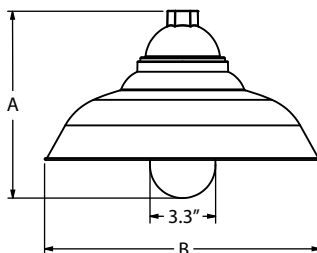

BARN LIGHT ELECTRIC

METROPOLITAN COLLECTION

BRIDGEPORT (M)

Available in 12"-16" size shades
Porcelain Finishes
Powder Coat

SHADE CODE	HEIGHT (A)	DIAMETER (B)
MIL12	10.25"	12"
MIL14	10.25"	14"
MIL16	10.25"	16"

CHICAGO (O)

Available in 12"-20" size shades
Porcelain Finishes
Powder Coat

SHADE CODE	HEIGHT (A)	DIAMETER (B)
OI12	9.6"	12"
OI14	9.6"	14"
OI16	9.6"	16"
OI18	9.6"	18"
OI20	9.6"	20"

CLEVELAND (A)

Available in 12"-16" size shades
Powder Coat Finishes
Porcelain Finishes

SHADE CODE	HEIGHT (A)	DIAMETER (B)
AI12	10.25"	12"
AI14	10.25"	14"
AI16	10.25"	16"

ROCHESTER (S)

Available in 12"-18" size shades
Powder Coat Finishes
Porcelain Finishes

SHADE CODE	HEIGHT (A)	DIAMETER (B)
SI12	10.25"	12"
SI14	10.25"	14"
SI16	10.25"	16"
SI18	10.25"	18"

SYRACUSE (C)

Available in 12"-18" size shades
Powder Coat Finishes
Porcelain Finishes

SHADE CODE	HEIGHT (A)	DIAMETER (B)
CI12	10.25"	12"
CI14	10.25"	14"
CI16	10.25"	16"
CI18	10.25"	18"