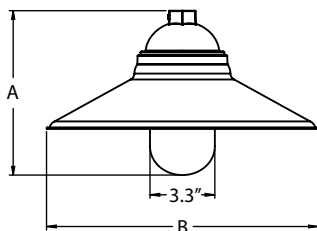

BARN LIGHT ELECTRIC

METROPOLITAN COLLECTION

BRIDGEPORT (M)

Available in 12"-16" size shades
Porcelain Finishes
Powder Coat

SHADE CODE	HEIGHT (A)	DIAMETER (B)
MIL12	10.25"	12"
MIL14	10.25"	14"
MIL16	10.25"	16"

CHICAGO (O)

Available in 12"-20" size shades
Porcelain Finishes
Powder Coat

SHADE CODE	HEIGHT (A)	DIAMETER (B)
OI12	9.6"	12"
OI14	9.6"	14"
OI16	9.6"	16"
OI18	9.6"	18"
OI20	9.6"	20"

CLEVELAND (A)

Available in 12"-16" size shades
Powder Coat Finishes
Porcelain Finishes

SHADE CODE	HEIGHT (A)	DIAMETER (B)
AI12	10.25"	12"
AI14	10.25"	14"
AI16	10.25"	16"

ROCHESTER (S)

Available in 12"-18" size shades
Powder Coat Finishes
Porcelain Finishes

SHADE CODE	HEIGHT (A)	DIAMETER (B)
SI12	10.25"	12"
SI14	10.25"	14"
SI16	10.25"	16"
SI18	10.25"	18"

SYRACUSE (C)

Available in 12"-18" size shades
Powder Coat Finishes
Porcelain Finishes

SHADE CODE	HEIGHT (A)	DIAMETER (B)
CI12	10.25"	12"
CI14	10.25"	14"
CI16	10.25"	16"
CI18	10.25"	18"