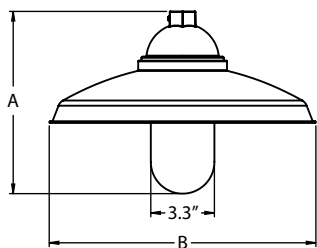

BARN LIGHT ELECTRIC

METROPOLITAN COLLECTION

BRIDGEPORT (M)

Available in 12"-16" size shades
Porcelain Finishes
Powder Coat

SHADE CODE	HEIGHT (A)	DIAMETER (B)
MIL12	10.25"	12"
MIL14	10.25"	14"
MIL16	10.25"	16"

CHICAGO (O)

Available in 12"-20" size shades
Porcelain Finishes
Powder Coat

SHADE CODE	HEIGHT (A)	DIAMETER (B)
OI12	9.6"	12"
OI14	9.6"	14"
OI16	9.6"	16"
OI18	9.6"	18"
OI20	9.6"	20"

CLEVELAND (A)

Available in 12"-16" size shades
Powder Coat Finishes
Porcelain Finishes

SHADE CODE	HEIGHT (A)	DIAMETER (B)
AI12	10.25"	12"
AI14	10.25"	14"
AI16	10.25"	16"

ROCHESTER (S)

Available in 12"-18" size shades
Powder Coat Finishes
Porcelain Finishes

SHADE CODE	HEIGHT (A)	DIAMETER (B)
SI12	10.25"	12"
SI14	10.25"	14"
SI16	10.25"	16"
SI18	10.25"	18"

SYRACUSE (C)

Available in 12"-18" size shades
Powder Coat Finishes
Porcelain Finishes

SHADE CODE	HEIGHT (A)	DIAMETER (B)
CI12	10.25"	12"
CI14	10.25"	14"
CI16	10.25"	16"
CI18	10.25"	18"