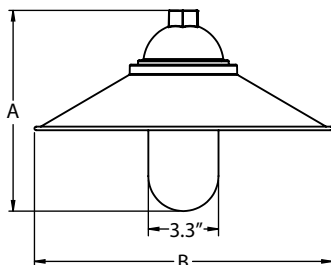

BARN LIGHT ELECTRIC

METROPOLITAN COLLECTION

BRIDGEPORT (M)

Available in 12"-16" size shades
Porcelain Finishes
Powder Coat

SHADE CODE	HEIGHT (A)	DIAMETER (B)
MIL12	10.25"	12"
MIL14	10.25"	14"
MIL16	10.25"	16"

CHICAGO (O)

Available in 12"-20" size shades
Porcelain Finishes
Powder Coat

SHADE CODE	HEIGHT (A)	DIAMETER (B)
OI12	9.6"	12"
OI14	9.6"	14"
OI16	9.6"	16"
OI18	9.6"	18"
OI20	9.6"	20"

CLEVELAND (A)

Available in 12"-16" size shades
Powder Coat Finishes
Porcelain Finishes

SHADE CODE	HEIGHT (A)	DIAMETER (B)
AI12	10.25"	12"
AI14	10.25"	14"
AI16	10.25"	16"

ROCHESTER (S)

Available in 12"-18" size shades
Powder Coat Finishes
Porcelain Finishes

SHADE CODE	HEIGHT (A)	DIAMETER (B)
SI12	10.25"	12"
SI14	10.25"	14"
SI16	10.25"	16"
SI18	10.25"	18"

SYRACUSE (C)

Available in 12"-18" size shades
Powder Coat Finishes
Porcelain Finishes

SHADE CODE	HEIGHT (A)	DIAMETER (B)
CI12	10.25"	12"
CI14	10.25"	14"
CI16	10.25"	16"
CI18	10.25"	18"