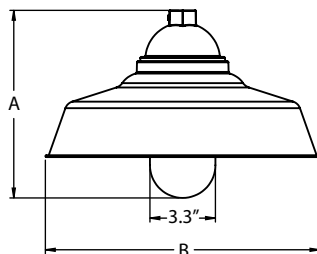

BARN LIGHT ELECTRIC

METROPOLITAN COLLECTION

BRIDGEPORT (M)

Available in 12"-16" size shades
Porcelain Finishes
Powder Coat

SHADE CODE	HEIGHT (A)	DIAMETER (B)
MIL12	10.25"	12"
MIL14	10.25"	14"
MIL16	10.25"	16"

CHICAGO (O)

Available in 12"-20" size shades
Porcelain Finishes
Powder Coat

SHADE CODE	HEIGHT (A)	DIAMETER (B)
OI12	9.6"	12"
OI14	9.6"	14"
OI16	9.6"	16"
OI18	9.6"	18"
OI20	9.6"	20"

CLEVELAND (A)

Available in 12"-16" size shades
Powder Coat Finishes
Porcelain Finishes

SHADE CODE	HEIGHT (A)	DIAMETER (B)
AI12	10.25"	12"
AI14	10.25"	14"
AI16	10.25"	16"

ROCHESTER (S)

Available in 12"-18" size shades
Powder Coat Finishes
Porcelain Finishes

SHADE CODE	HEIGHT (A)	DIAMETER (B)
SI12	10.25"	12"
SI14	10.25"	14"
SI16	10.25"	16"
SI18	10.25"	18"

SYRACUSE (C)

Available in 12"-18" size shades
Powder Coat Finishes
Porcelain Finishes

SHADE CODE	HEIGHT (A)	DIAMETER (B)
CI12	10.25"	12"
CI14	10.25"	14"
CI16	10.25"	16"
CI18	10.25"	18"